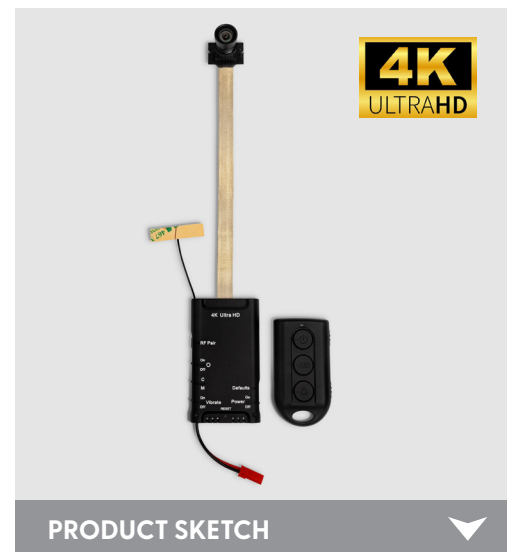

SPECIFICATION

BUILT-IN CAMERA MODULE	
BUILT-IN IMAGE SENSOR	1/2.5" Progressive CMOS Sensor
SENSOR RESOLUTION	3864 x 2218
SENSOR SENSITIVITY	3864 x 2218
LENS F/NO.	F2.7
FOCAL LENGTH	3.2mm
ANGLE OF VIEW	96°
VIDEO SPEC.	
ALGORITHM	H.264, JPEG
FILE FORMAT	MOV, JPG
VIDEO RECORDING MODE	Manual & Motion Detection
RECORDING CAPABILITY	3840 x 2160@25/30fps 2704 / 1520@30fps / 1920 / 1080@30/60/120fps 1280 / 720@60/120/240fps
FRAME RATE	25 fps, 30 fps, 60 fps, 120 fps, 240 fps
WIFI SPEC.	
WI-FI	25 fps, 30 fps, 60 fps, 120 fps, 240 fps
WI-FI PROTOCOL	RTSP
STORAGE & I/O	
MEMORY TYPE	Micro SD Card (Support SDHC max = 256GB)
DATA INTERFACE	Mini USB 2.0
MISC.	
DATE/TIME TABLE	YYYY/MM/DD, HH:MM:SS
SNAPSHOT	Recording and playback video (Via APP) Size 4320 x 3240
POWER	
POWER INPUT	DC 5V
POWER CONSUMPTION	400mA-450mA (Wi-Fi OFF) (Wi-Fi ON + 100mA)
CHARGING FREQUENCY 300MA	800mA
BATTERY INPUT	DC 3.7V / 660mAH high polymers battery
BATTERY LIFETIME	Continuous Recording 70min (Wi-Fi ON)/90min (Wi-Fi OFF)
RECORDING TIME	140min @ 3840x2160@30fps resolution (64GB SDHC card)
PHYSICAL	
VIBRATION ALERT	Power on/off, Recording, Low Battery
DIMENSION	68x38x10mm
WEIGHT	46g

* This product is for Law Enforcement and Home Security Use Only!

CE/FCC CERTIFIED * Specifications are subject to change without prior notice.

LawMate Nordic is the authorized distributor of LawMate International for Denmark, Finland, Island and Sweden.