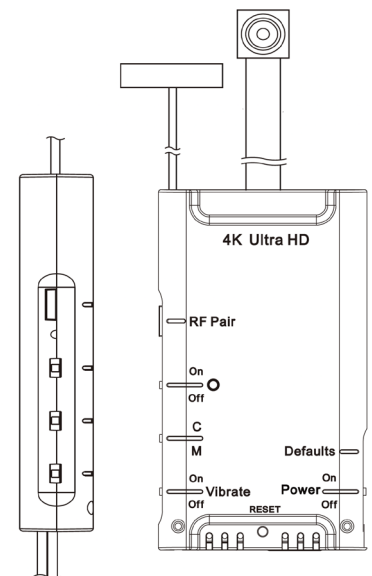

PRODUCT SKETCH

STANDARD ACCESSORIES

RECHARGEABLE BATTERY

WI-FI REMOTE CONTROL

2 X USB TYPE-C CABLES

64GB MICRO SD CARD

INCLUDES
USER
GUIDE