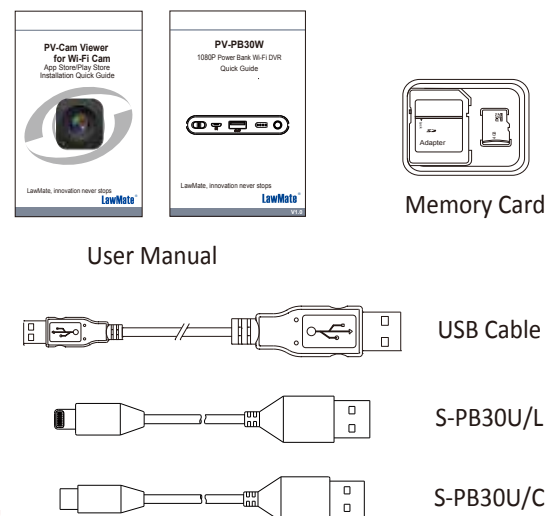

Standard Accessories