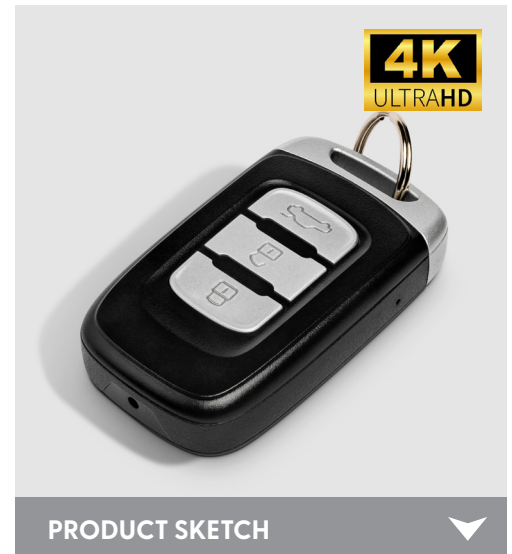

SPECIFICATION

BUILT-IN CAMERA MODULE	
BUILT-IN IMAGE SENSOR	1/2.8" Progressive CMOS Sensor
SENSOR RESOLUTION	2592 x 1944
SENSOR SENSITIVITY	2.8 Lux @ F 3.2
LENS F/NO.	F 3.2
FOCAL LENGTH	4mm
ANGLE OF VIEW	66°
VIDEO SPEC.	
ALGORITHM	H.264, JPEG
FILE FORMAT	MOV, JPG
VIDEO RECORDING MODE	Manual & Motion Detection
RECORDING CAPABILITY	3840 x 2160@25/30fps / 2704 x 1520@30fps / 1920 x 1080@30/60/120fps / 280 x 720@60/120fps
FRAME RATE	25 fps, 30 fps, 60 fps, 120 fps
WIFI SPEC.	
WI-FI	Built-in Wi-Fi Module(IEEE 802.11b/g/n)
WI-FI PROTOCOL	RTSP
STORAGE & I/O	
MEMORY TYPE	Micro SD Card (Support SDHC max = 256GB)
DATA INTERFACE	Mini USB 2.0
MISC.	
DATE/TIME TABLE	YYYY/MM/DD, HH:MM:SS
SNAPSHOT	Recording and playback video (Via APP) Size 4320 x 3240
POWER	
POWER INPUT	DC 5V
POWER CONSUMPTION	350mA (Wi-Fi OFF) (Wi-Fi ON + 100mA)
CHARGING FREQUENCY 300MA	300mA
BATTERY INPUT	DC 3.7V / 660MAH high polymers battery
BATTERY LIFETIME	Continuous Recording 75min (Wi-Fi ON) / 110min (Wi-Fi OFF)
RECORDING TIME	140min @ 3840x2160@30fps resolution (64GB SDHC card)
PHYSICAL	
VIBRATION ALERT	Power on/off, Recording, Low Battery
DIMENSION	70mmx40mmx15ml
WEIGHT	46g

* This product is for Law Enforcement and Home Security Use Only!

CE/FCC CERTIFIED * Specifications are subject to change without prior notice.

LawMate Nordic is the authorized distributor of LawMate International for Denmark, Finland, Island and Sweden.

LEATHERETTE PROTECTIVE POUCH

USB TYPE-C CABLE

64GB MICRO SD CARD

INCLUDES
USER
GUIDE