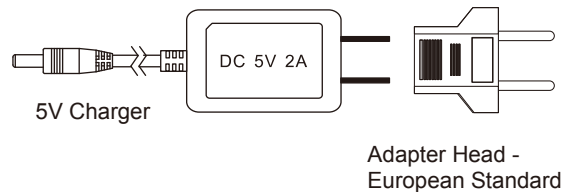

Standard Accessories