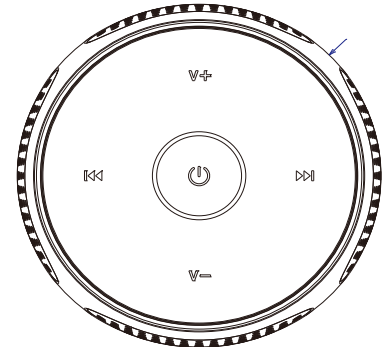

PV-BT10i

Covert DVR in Bluetooth Speaker Design

- New Wireless Speaker with built in IP based DVR
- Engineered to travel -Small size but great sound effect, enjoy wireless freedom with LawMate Bluetooth speakers
- Notification sound from the speaker to indicate device status.
- IP feature allows you to live stream audio and video anywhere in the world.
- Allow users to view, operate, take pictures and play back on LawMate exclusive free App.
- Multiple recording modes allow users to record the most important moments.

Product Sketch

Specification

| | |
|--------------------------|--|
| Built-in image sensor | 1/2.9" progressive CMOS sensor |
| Sensor resolution | 2000x1121 |
| Sensor sensitivity | 0.1 Lux @ F 2.0 |
| Lens F/No. | F 2.0 |
| Focal Length | 3.64 |
| Angle of View | 78° |
| Video Spec. | |
| Algorithm | H.264, JPEG |
| File Format | MOV, JPG |
| Video recording mode | Auto/Manual/Motion Detection |
| Recording Capability | 1920x1080, 1280x720, 848x480 |
| Frame rate | Up to 30 fps |
| Photo Capability | 2M(1600*1200) |
| WIFI | |
| WIFI | Built-in WIFI Module |
| Storage & I/O | |
| Memory type | Micro SD Card (Support SDHC max. 32GB) |
| Data interface | Card Reader |
| Misc. | |
| Date/Time Table | YYYY/MM/DD, HH:MM:SS |
| Snapshot | recording and playback video |
| Power | |
| Power Input | DC 5V |
| Power Consumption | 480mA-530mA(WiFi ON) , BT+(20-380mA) |
| Battery Input | DC 3.7V / 1400 mA polymers battery(XK504355) |
| Charging Time | 180min(560mA) |
| Battery Lifetime | 150min(1080P)BT OFF |
| | 165min(720P)BT OFF |
| | 180min(WVGA)BT OFF |
| Recording time | 500min @ 1920x1080 resolution (16GB SD card) |
| Physical | |
| Dimension | 86X86X54(mm) |
| Weight | 345G |